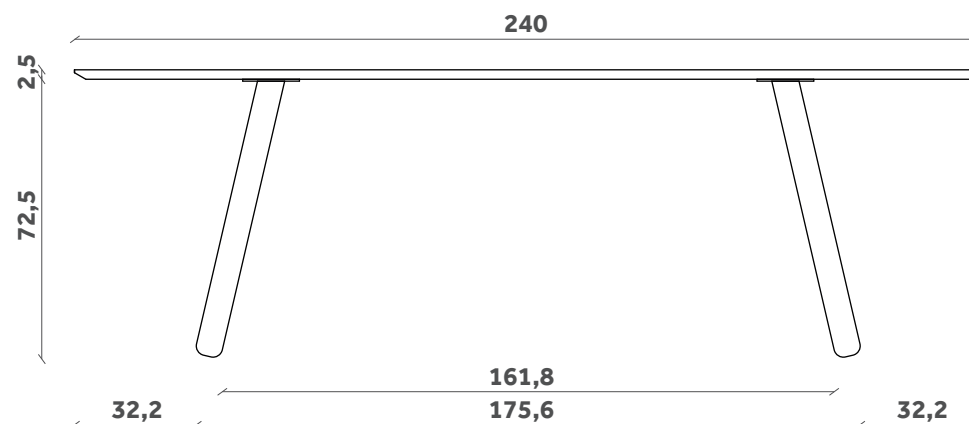

TP 820

200x100

240x100

PIANI OVALI

OVAL TOPS

PIXIE

Tavolo/Table

Design Miniforms Lab

TP 826

TP 827

TP 828

200x100

240x100

300x100

PIANI RETTANGOLARI
RECTANGULAR TOPS

FINITURE / FINISHES