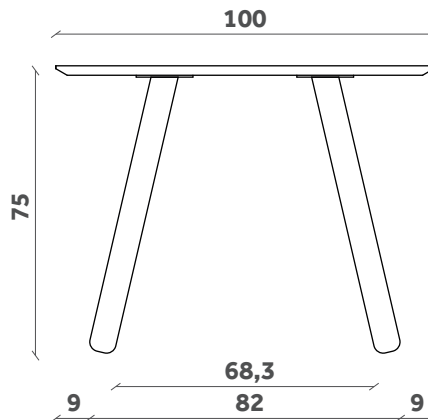

TP 820

200x100

240x100

PIANI OVALI

OVAL TOPS

PIXIE

Tavolo/Table

Design Miniforms Lab

TP 826

TP 827

TP 828

200x100

240x100

300x100

PIANI RETTANGOLARI
RECTANGULAR TOPS

FINITURE / FINISHES