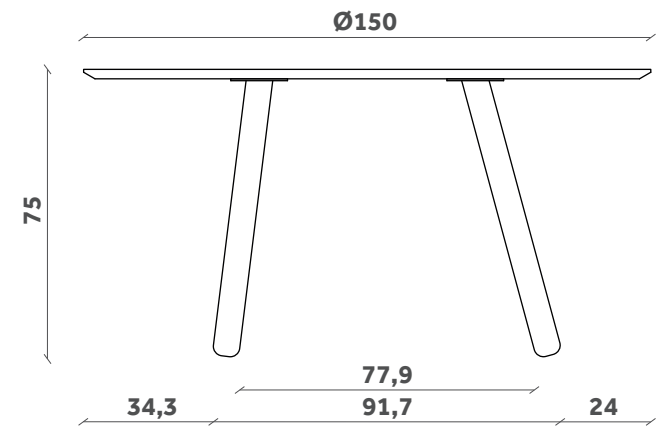

PIXIE

Tavolo/Table
Design Miniforms Lab

TP 825 TP 824

PIANI TONDI
ROUND TOPS

PIXIE

Tavolo/Table

Design Miniforms Lab

TP 822

TP 820

200x100

240x100

PIANI OVALI

OVAL TOPS

PIXIE

Tavolo/Table

Design Miniforms Lab

TP 826

TP 827

TP 828

200x100

240x100

300x100

PIANI RETTANGOLARI
RECTANGULAR TOPS

FINITURE / FINISHES