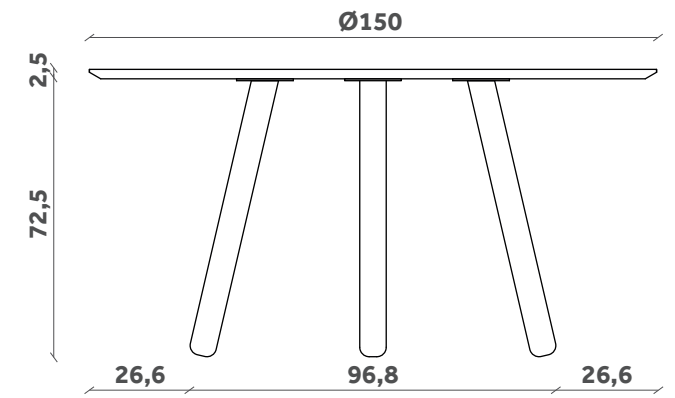

PIXIE

Tavolo/Table
Design Miniforms Lab

TP 825 TP 824

PIANI TONDI
ROUND TOPS

PIXIE

Tavolo/Table

Design Miniforms Lab

TP 822

TP 820

200x100

240x100

PIANI OVALI

OVAL TOPS

PIXIE

Tavolo/Table

Design Miniforms Lab

TP 826

TP 827

TP 828

200x100

240x100

300x100

PIANI RETTANGOLARI
RECTANGULAR TOPS

FINITURE / FINISHES