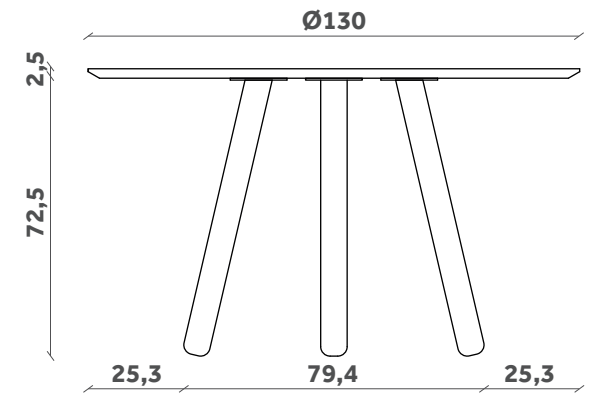

PIXIE

Tavolo/Table
Design Miniforms Lab

TP 825 TP 824

PIANI TONDI
ROUND TOPS

PIXIE

Tavolo/Table

Design Miniforms Lab

TP 822

TP 820

200x100

240x100

PIANI OVALI

OVAL TOPS

PIXIE

Tavolo/Table

Design Miniforms Lab

TP 826

TP 827

TP 828

200x100

240x100

300x100

PIANI RETTANGOLARI
RECTANGULAR TOPS

FINITURE / FINISHES