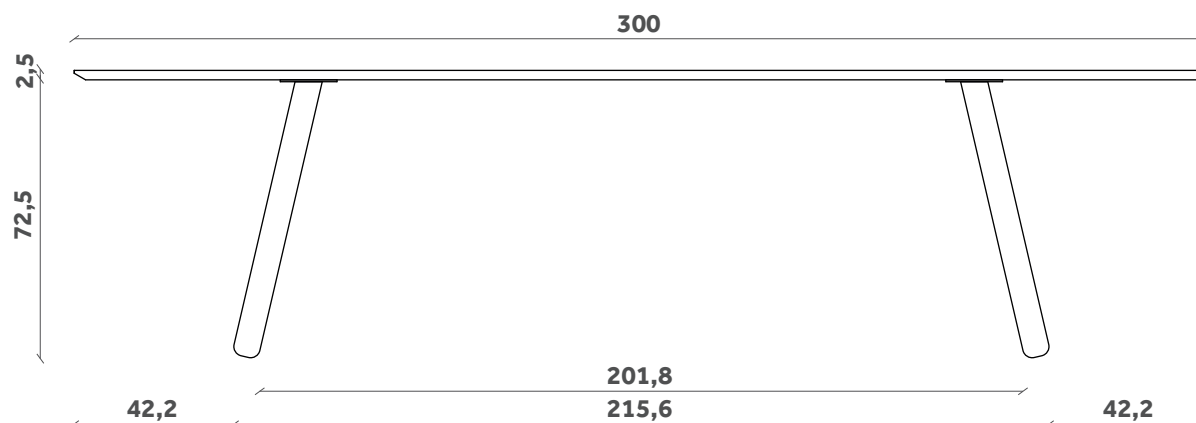

TP 826

TP 827

TP 828

200x100

240x100

300x100

PIANI RETTANGOLARI
RECTANGULAR TOPS

FINITURE / FINISHES