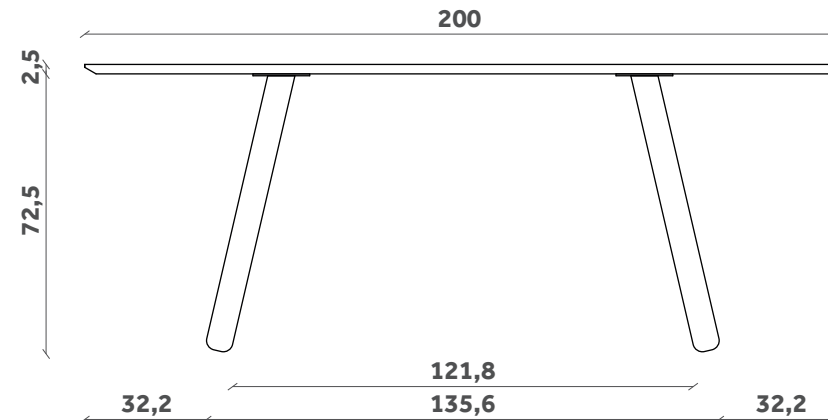

TP 820

200x100

240x100

PIANI OVALI

OVAL TOPS

PIXIE

Tavolo/Table

Design Miniforms Lab

TP 826

TP 827

TP 828

200x100

240x100

300x100

PIANI RETTANGOLARI
RECTANGULAR TOPS

FINITURE / FINISHES