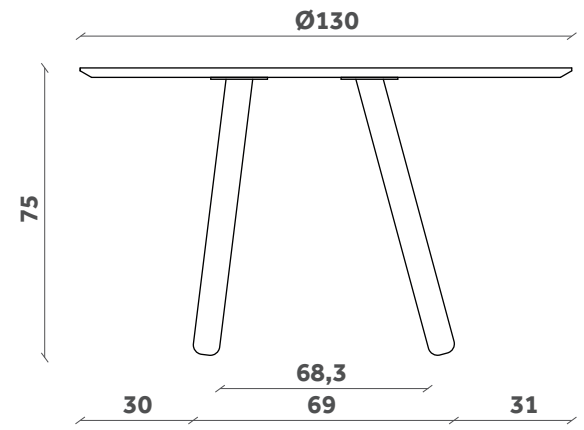

PIXIE

Tavolo/Table
Design Miniforms Lab

TP 825 TP 824

PIANI TONDI
ROUND TOPS

PIXIE

Tavolo/Table

Design Miniforms Lab

TP 822

TP 820

200x100

240x100

PIANI OVALI

OVAL TOPS

PIXIE

Tavolo/Table

Design Miniforms Lab

TP 826

TP 827

TP 828

200x100

240x100

300x100

PIANI RETTANGOLARI
RECTANGULAR TOPS

FINITURE / FINISHES