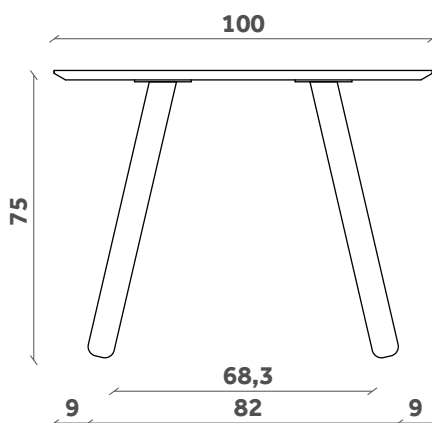

TP 820

200x100

240x100

PIANI OVALI

OVAL TOPS

PIXIE

Tavolo/Table

Design Miniforms Lab

TP 826

TP 827

TP 828

200x100

240x100

300x100

PIANI RETTANGOLARI
RECTANGULAR TOPS

FINITURE / FINISHES