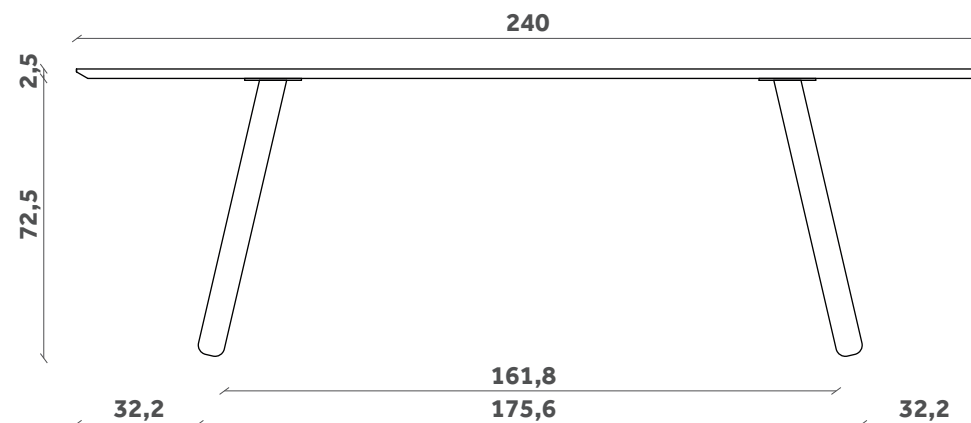

TP 826

TP 827

TP 828

200x100

240x100

300x100

PIANI RETTANGOLARI
RECTANGULAR TOPS

FINITURE / FINISHES