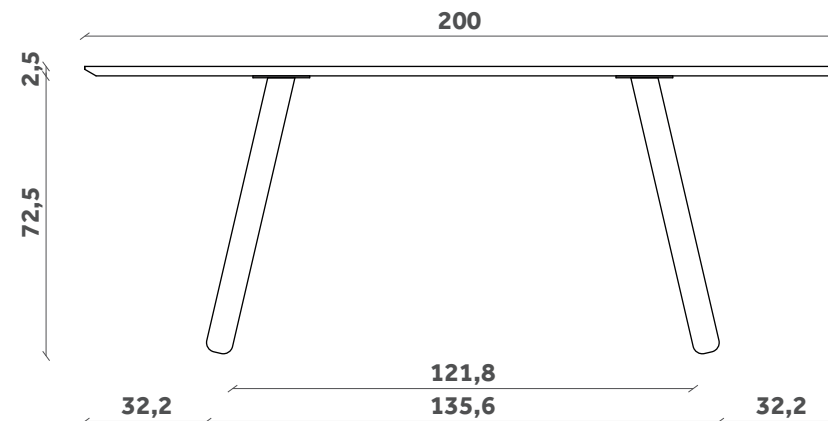

TP 826

TP 827

TP 828

200x100

240x100

300x100

PIANI RETTANGOLARI
RECTANGULAR TOPS

FINITURE / FINISHES