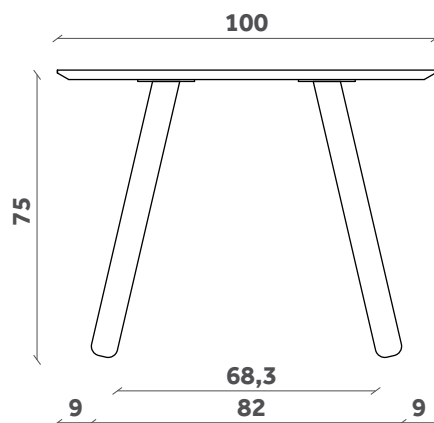

TP 820

200x100

240x100

PIANI OVALI

OVAL TOPS

PIXIE

Tavolo/Table

Design Miniforms Lab

TP 826

TP 827

TP 828

200x100

240x100

300x100

PIANI RETTANGOLARI
RECTANGULAR TOPS

FINITURE / FINISHES