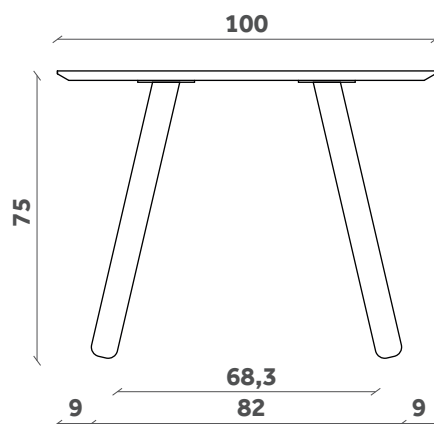

TP 820

200x100

240x100

PIANI OVALI

OVAL TOPS

PIXIE

Tavolo/Table

Design Miniforms Lab

TP 826

TP 827

TP 828

200x100

240x100

300x100

PIANI RETTANGOLARI
RECTANGULAR TOPS

FINITURE / FINISHES