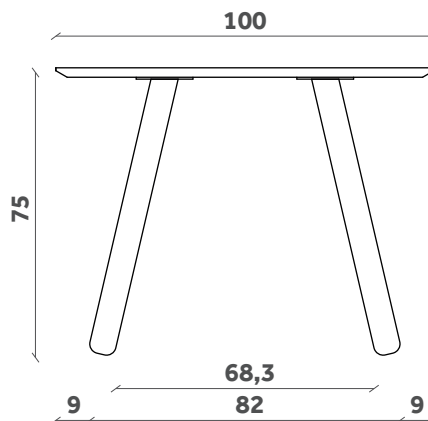

TP 820

200x100

240x100

PIANI OVALI

OVAL TOPS

PIXIE

Tavolo/Table

Design Miniforms Lab

TP 826

TP 827

TP 828

200x100

240x100

300x100

PIANI RETTANGOLARI
RECTANGULAR TOPS

FINITURE / FINISHES