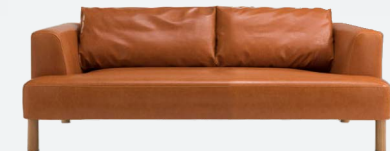

+ Australian made  
+ ALSO AVAILABLE IN OTHER SIZES

\$50/  
lm

Lux - 2 seater  
DNA

From \$2,885 (ex gst)

+ Australian made  
+ ALSO AVAILABLE IN OTHER SIZES

\$50/  
lm

Brydie - 2 seater  
DIDIER

From \$4,765 (ex gst)