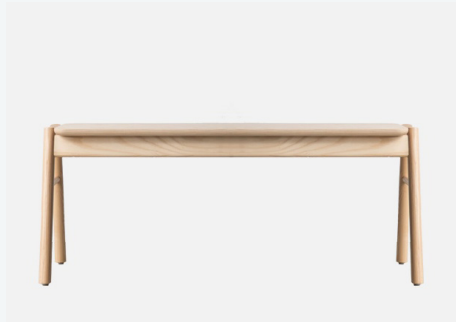

Little Brother Stool
LIFE SPACE JOURNEY

Approx \$515 (ex gst)

+ NEW
+ OPTION: BAR HEIGHT AVAILABLE

Low Stance Stool
FURNISHED FOREVER

Approx \$430 (ex gst)

+ Australia
+ OPTION: 2 SEAT BENCH \$580 (ex gst)

Humble Stool
FURNISHED FOREVER

From \$495 (ex gst)

+ Australia

Low Stools / Bench Seat

Connect Bench
KIN

Approx \$1,200 (ex gst)

+ Australia
+ OPTION: SEATPAD

Ranger Bench
LIFE SPACE JOURNEY