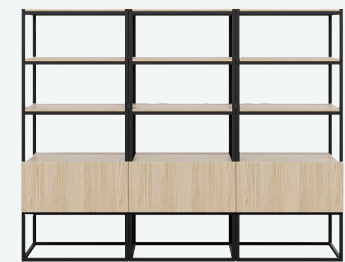

Lena Unit
DNA

From $2,300 (ex gst)

+ VARIOUS SIZES
+ AUSTRALIA