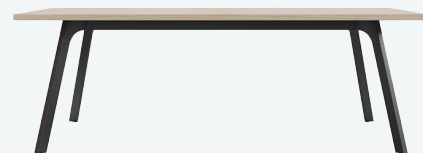

*POA

- + Australia
- + Multiple sizes / top & leg finishes