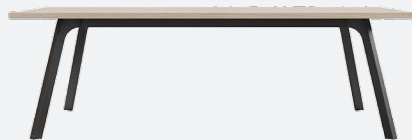

Turi
DNA

*POA

- + Australian made
- + VARIOUS SIZES UP TO 3600W
- + OPTIONAL INTEGRATED POWER ACCESS