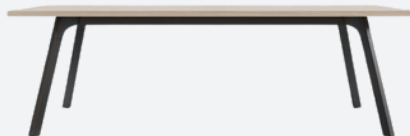

*POA

- + OAK VENEER
- + TWO SIZES - Ø920 OR Ø1370

Wing Table System
DNA

*POA

- + VARIOUS SIZES

Turi
DNA

*POA

- + VARIOUS SIZES UP TO 3600W
- + OPTIONAL INTEGRATED POWER ACCESS