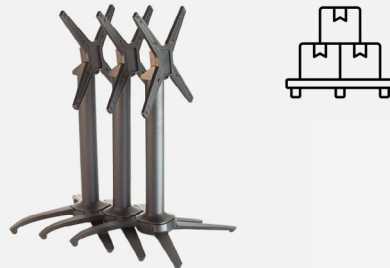

Arc (base only)  
DNA

From \$120 (ex gst)

+ ACCOMODATING TOPS Ø600MM -  
Ø900MM

Treviso Table Base  
DNA

From \$165 (ex gst)

+ ACCOMODATING TOPS Ø600MM -  
Ø900MM

Trail (base only)  
NOROCK

From \$195 (ex gst)

+ Australian design  
+ SELF STABILISING  
+ ACCOMODATING TOPS Ø600MM -  
Ø900MM

Terrace (base only)  
NOROCK

From \$285 (ex gst)

+ Australian design  
+ SELF STABILISING  
+ ACCOMODATING TOPS Ø600MM -  
Ø900MM