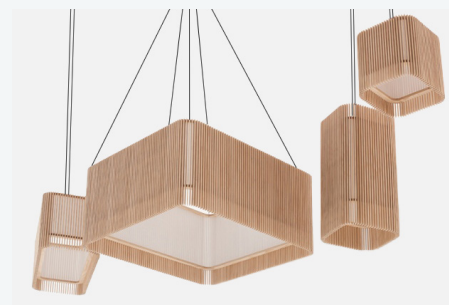

iO2 Pendant
MAKER

*POA, MULTIPLE SIZES