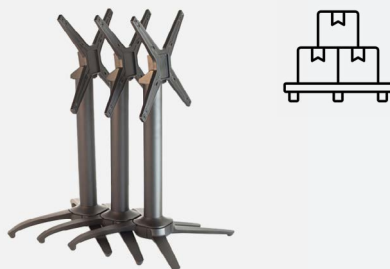

Arc (base only)  
DNA

From \$120 (ex gst)

+ ACCOMODATING TOPS Ø600MM -  
Ø900MM

Treviso Table Base  
DNA

From \$165 (ex gst)

+ ACCOMODATING TOPS Ø600MM -  
Ø900MM

Trail (base only)  
NOROCK

From \$195 (ex gst)

+ Australian design  
+ SELF STABILISING  
+ ACCOMODATING TOPS Ø600MM -  
Ø900MM

Terrace (base only)  
NOROCK

From \$285 (ex gst)

+ Australian design  
+ SELF STABILISING  
+ ACCOMODATING TOPS Ø600MM -  
Ø900MM