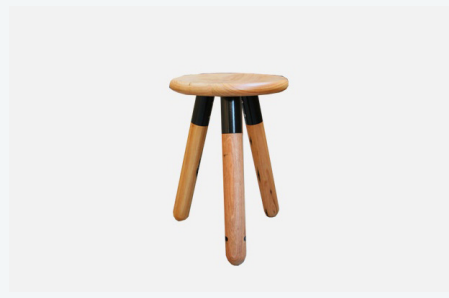

+ Australia
+ OPTION: BAR HEIGHT AVAILABLE

O Low Stool
KIN

Approx \$352 (ex gst)

+ Australia
+ OPTION: UPHOLSTERED / OUTDOOR

Connect Low Stool
KIN

Approx \$408 (ex gst)

+ Australia
+ OPTION: BAR HEIGHT AVAILABLE

Little Brother Stool
LIFE SPACE JOURNEY

Approx \$515 (ex gst)

+ NEW
+ OPTION: BAR HEIGHT AVAILABLE

Low Stance Stool
FURNISHED FOREVER

Approx \$430 (ex gst)

+ Australia
+ OPTION: 2 SEAT BENCH \$580 (ex gst)