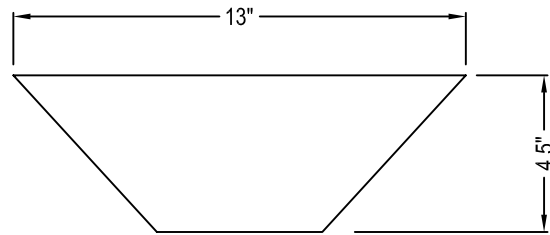

GLOSS GLAZES:

- STUDIO WHITE
- VANILLA WHITE
- TEAL BLUE
- TEQUILA GOLD
- GRAPHITE GREY
- POLO GREEN
- PERSIMMON ORANGE
- COAL BLACK

SIDE VIEW

ISOMETRIC VIEW

ILLUSTRATED DIMENSIONS ARE APPROXIMATE INCHES. FOR OUTDOOR USE, A DRAIN HOLE MAY BE DRILLED TO MAINTAIN PROPER DRAINAGE (\$5 OPTION BY REQUEST). CERAMIC CONTAINERS SHOULD NEVER BE SUBJECT TO FREEZING WATER TEMPERATURES.