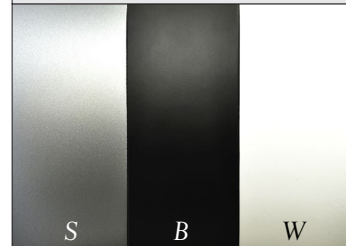

RP-E-1412

Exo Series

Design: Rowan Turnham & Matthew Harding

Exo Series

SELECTION 1 - DIMENSIONS

SELECTION 2 - MOUNTING STYLE

SELECTION 3 - FIN COLOUR

CUSTOM POWDERCOAT COLOURS AVAILABLE ON REQUEST

SELECTION 4 - FLEX

ADDITIONAL COLOURS ON REQUEST

SELECTION 5 - CANOPY COLOUR

PRODUCT TECHNICAL SPECIFICATION

<p>NAME: EXO DESIGN: ROWAN TURNHAM & MATTHEW HARDING STYLE: PENDANT WALL MOUNT</p>	<p>MATERIALS & FINISH: POWDERCOATED ALUMINIUM, FROSTED ACRYLIC (PMMA) LIGHT SOURCE: 1 x TRIDONIC LED MODULE // 6.3W // 650lm // 3000K // 240V REMOTE CONVERTER DIMMING: STANDARD - PHASE-CUT OPTIONAL - 1-10V / DALI SUSPENSION: PENDANT - 1.5m BRAIDED FLEX // SEAMLESS CANOPY WALL - 1.5m BRAIDED FLEX // WALL BRACKET // SEAMLESS CANOPY</p>
---	--