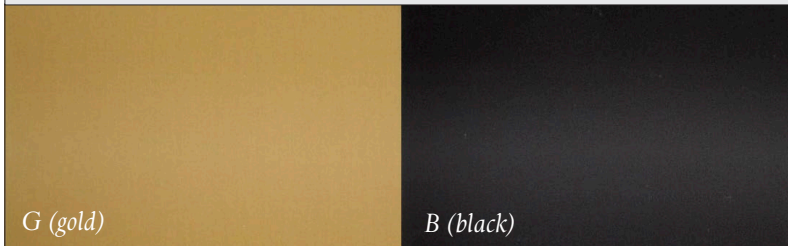

SELECTION 3 - FIN COLOUR

CUSTOM POWDERCOAT COLOURS AVAILABLE ON REQUEST