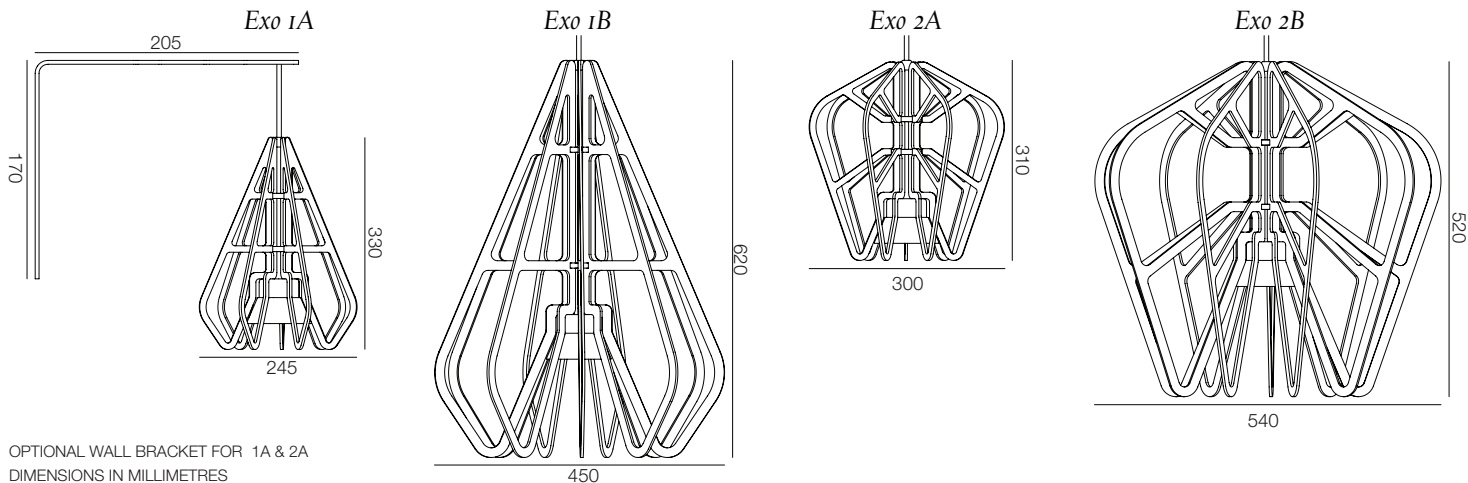

Exo Series

SELECTION 1 - DIMENSIONS