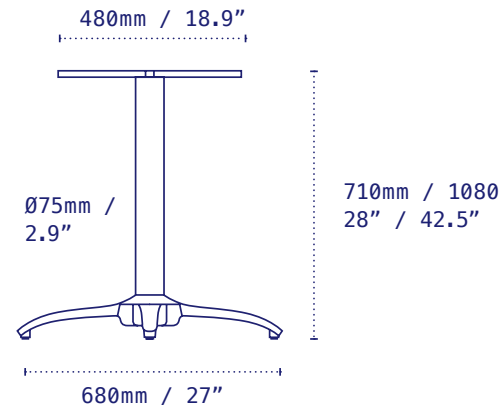

Avenue

The No Rock 'Avenue' table base balances classic, architectural linework with a contemporary pragmatism. Exhibiting a sensory weightlessness, the high quality, die-cast aluminium base sees the 'Avenue' as a perfect accompaniment for any setting. Custom colours available.

Model	Avenue
Part Number	AVAL27
Material	Powder Coated Aluminium
Base Diameter	680mm - 27"
Style	Dining height / Bar Hight
Height excl. Table Top	710mm - 28" / 1080mm - 42.5"
Column	Ø75mm - 2.9"
Top Plate	Fixed
Gross Weight (GW)	6.2kg - 11.02lbs
Net Weight (NW)	5kg - 13.67lbs
Carton Measurement	600 x 600 x 100mm - 23.6 x 23.6 x 4"
Max Recommended Top Size	900mm - 35.5" Dining / 700mm - 27.5" Bar

- Sandstone Black Part No: AVAL27BK
- Metallic Silver Part No: AVAL27SI
- Aluminium Part No: AVAL27AL
- White Part No: AVAL27WH