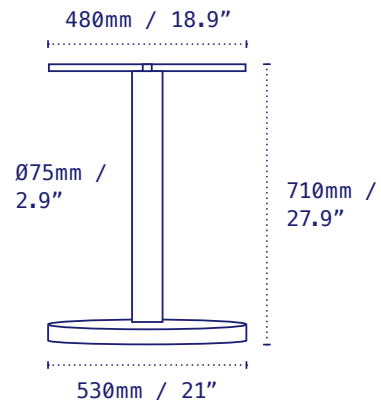

Lunar

NOROCK is excited to launch a new member to the family. The Lunar presents all the self-stabilising technology within the well designed, unique disc shaped base. Custom colours available

Model	Lunar
Part Number	LNST22
Material	Powder coated steel
Base Diameter	530 - 21"
Style	Dining height / Bar height
Height excl. Table Top	710mm - 28" / 1080mm - 43"
Column	Ø75mm - 3"
Top Plate	Fixed
Gross Weight (GW)	16.4kg
Net Weight (NW)	14.5kg
Carton Measurement	550 x 550 x 150mm
Max Recommended Top Size	800mm - 32" Dining / 600mm - 35.5" Bar

**Instant
stabilisation**

Maximum Table Top Sizing Recommended: Dining Height

COLLECTION	PRODUCT	SQUARE				ROUND				RECTANGLE
		30" / 760MM	34" / 860MM	40" / 1000MM	46" / 1150MM	34" / 860MM	40" / 1000MM	43" / 1100MM	50" / 1300MM	32" X 62" 800MM X 1550MM
ALUMINIUM X-BASE	AVENUE (AVAL27)									
	ESPLANADE (ESAL27)									
	TERRACE (TCAL27)									
STEEL DISC	LUNAR 21" (LNST21)									
STEEL X-BASE	PARKWAY 22" (PWST22)									
	PARKWAY 27" (PWST27)									
	PARKWAY 30" (PWST30)									
	PARKWAY 36" (PWST36)									
	TRAIL 22" (TRST22)									
	TRAIL 27" (TRST27)									
	TRAIL 30" (TRST30)									
	TRAIL 36" (TRST36)									
T-BASE	PARKWAY T-BASE (PTST22)									
	TRAIL T-BASE (TTST22)									

Maximum Table Top Sizing Recommended: Bar Height

COLLECTION	PRODUCT	SQUARE			ROUND		
		24" / 600MM	30" / 760MM	34" / 860MM	30" / 760MM	34" / 860MM	40" / 1000MM
ALUMINIUM X-BASE	AVENUE (AVAL27-B)						
	ESPLANADE (ESAL27-B)						
	TERRACE (TCAL27-B)						
STEEL DISC	LUNAR 21" (LNST21-B)						
STEEL X-BASE	PARKWAY 22" (PWST22-B)						
	PARKWAY 27" (PWST27-B)						
	PARKWAY 30" (PWST30-B)						
	TRAIL 22" (TRST22-B)						
	TRAIL 27" (TRST27-B)						
	TRAIL 30" (TRST30-B)			