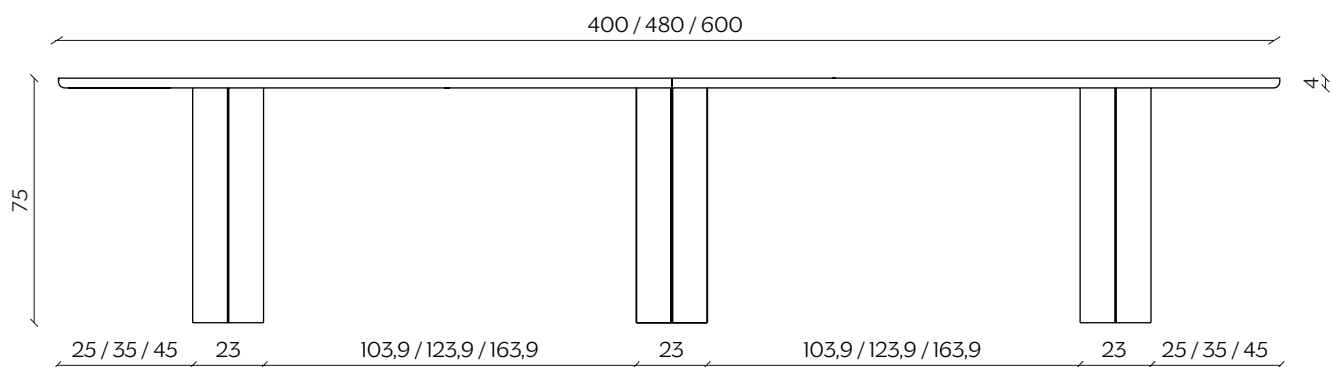

From the traditional family gatherings to the more contemporary corporate meetings, whatever use you make of it we are sure you will love its graceful design. Its imposing stature is lightened and balanced with pure wood elements: with a top that can reach up to 6 metres in length, everyone will find their seat at the table.

## DIMENSIONI | DIMENSIONS

lunghezza | width: 400 cm  
larghezza | depth: 110 cm  
altezza | height: 75 cm

lunghezza | width: 480 cm  
larghezza | depth: 110 cm  
altezza | height: 75 cm

lunghezza | width: 600 cm  
larghezza | depth: 110 cm  
altezza | height: 75 cm