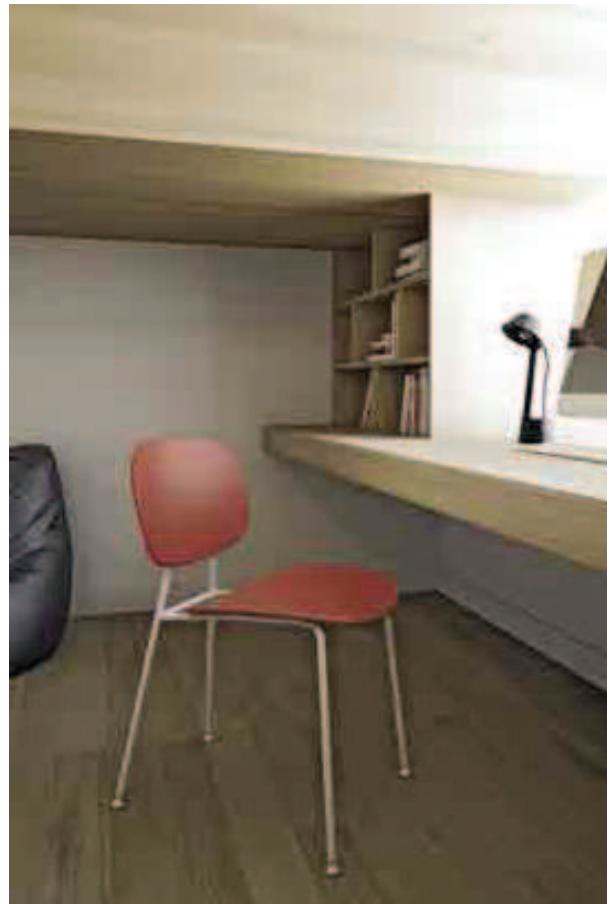

TONDINA POP
4 LEGS