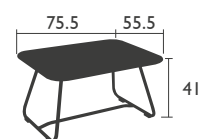

4.4 KG

I705 - BENCH

Aluminium tube frame Ø 20 mm

Criss Cross Weave made from outdoor polyethylene synthetic fibres

Available colours:

I70501
Cotton White
Cotton White weave

I70526
Storm Grey
Slate weave

I70544
Plum
Plum weave

I70582
Cactus
Cactus weave

NEW

6.7 KG

LOW table

I720 - LOW TABLE 75.5 X 55.5 CM

Tubular steel frame

Steel table top

7 KG