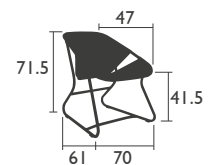

SIXTIES

DESIGNED BY FRÉDÉRIC SOFIA

SEAT - dining height

I701 - CHAIR

Aluminium tube frame Ø 20 mm

Criss Cross Weave made from outdoor polyethylene synthetic fibres

Available colours:

I70101
Cotton White
Cotton White weave

I70126
Storm Grey
Slate weave

I70144
Plum
Plum weave

I70182
Cactus
Cactus weave

NEW

2.5 KG

LOW seats

I704 - ARMCHAIR

Aluminium tube frame Ø 20 mm

4.4 KG

I705 - BENCH

Aluminium tube frame Ø 20 mm

Criss Cross Weave made from outdoor polyethylene synthetic fibres

Available colours:

I70501
Cotton White
Cotton White weave

I70526
Storm Grey
Slate weave

I70544
Plum
Plum weave

I70582
Cactus
Cactus weave

NEW

6.7 KG

LOW table

I720 - LOW TABLE 75.5 X 55.5 CM

Tubular steel frame

Steel table top

7 KG