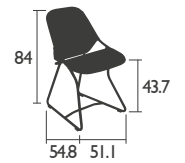

SIXTIES

DESIGNED BY FRÉDÉRIC SOFIA

SEAT - dining height

I701 - CHAIR

Aluminium tube frame Ø 20 mm

Criss Cross Weave made from outdoor polyethylene synthetic fibres

Available colours:

I70101
Cotton White
Cotton White weave

I70126
Storm Grey
Slate weave

I70144
Plum
Plum weave

I70182
Cactus
Cactus weave

NEW

2.5 KG

LOW seats

I704 - ARMCHAIR

Aluminium tube frame Ø 20 mm

4.4 KG

I705 - BENCH

Aluminium tube frame Ø 20 mm

Criss Cross Weave made from outdoor polyethylene synthetic fibres

Available colours:

I70501
Cotton White
Cotton White weave

I70526
Storm Grey
Slate weave

I70544
Plum
Plum weave

I70582
Cactus
Cactus weave

NEW

6.7 KG

LOW table

I720 - LOW TABLE 75.5 X 55.5 CM

Tubular steel frame

Steel table top

7 KG