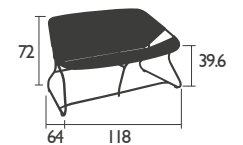

I70126
Storm Grey
Slate weave

I70144
Plum
Plum weave

I70182
Cactus
Cactus weave

NEW

2.5 KG

LOW seats

I704 - ARMCHAIR

Aluminium tube frame Ø 20 mm

4.4 KG

I705 - BENCH

Aluminium tube frame Ø 20 mm

Criss Cross Weave made from outdoor polyethylene synthetic fibres

Available colours:

I70501
Cotton White
Cotton White weave

I70526
Storm Grey
Slate weave

I70544
Plum
Plum weave

I70582
Cactus
Cactus weave

NEW

6.7 KG

LOW table

I720 - LOW TABLE 75.5 X 55.5 CM

Tubular steel frame

Steel table top

7 KG