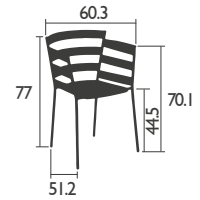

RYTHMIC
DESIGN ARCHIRIVOLTO

SEAT - dining height

4402 - ARMCHAIR
Steel frame, seat and slats
Stacking: x 5 (stack height: 863 mm)

6.5 KG