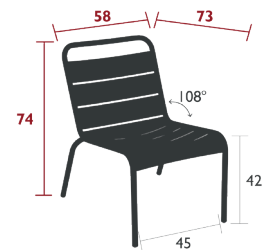

4166 - ROCKING CHAIR
DESIGN BY FRÉDÉRIC SOFIA

DOMESTIC | PROFESSIONAL | INTENSIVE | 9 IPAC | 23

Tubular aluminium frame
Curved aluminium slat seat
Curved aluminium slat backrest
Aluminium slat armrests

8.4 kg

4211 - LOUNGE CHAIR
DESIGN BY FRÉDÉRIC SOFIA

DOMESTIC | PROFESSIONAL | INTENSIVE | 9 IPAC | 23

Tubular aluminium frame
Curved aluminium slat seat
Curved aluminium slat backrest
Silencing pads
Stacking capacity: x 6 (Height – stacked: 101 cm)
Compatible with:
SET OF 2 OUTDOOR CUSHION 41 X 45 CM - COLOR MIX

4 kg

4212 - LOUNGE ARMCHAIR
DESIGN BY FRÉDÉRIC SOFIA

DOMESTIC | PROFESSIONAL | INTENSIVE | 9 IPAC | 23

Tubular aluminium frame
Curved aluminium slat seat
Curved aluminium slat backrest
Aluminium slat armrests
Silencing pads
Stacking capacity: x 6 (Height – stacked: 101 cm)
Compatible with:
ARMREST SHELF - BELLEVIE
SET OF 2 OUTDOOR CUSHION 41 X 45 CM - COLOR MIX