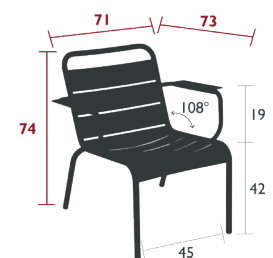

4166 - ROCKING CHAIR
DESIGN BY FRÉDÉRIC SOFIA

DOMESTIC | PROFESSIONAL | INTENSIVE | 9 IPAC | 23

Tubular aluminium frame
Curved aluminium slat seat
Curved aluminium slat backrest
Aluminium slat armrests

8.4 kg

4211 - LOUNGE CHAIR
DESIGN BY FRÉDÉRIC SOFIA

DOMESTIC | PROFESSIONAL | INTENSIVE | 9 IPAC | 23

Tubular aluminium frame
Curved aluminium slat seat
Curved aluminium slat backrest
Silencing pads
Stacking capacity: x 6 (Height – stacked: 101 cm)
Compatible with:
SET OF 2 OUTDOOR CUSHION 41 X 45 CM - COLOR MIX

4 kg

4212 - LOUNGE ARMCHAIR
DESIGN BY FRÉDÉRIC SOFIA

DOMESTIC | PROFESSIONAL | INTENSIVE | 9 IPAC | 23

Tubular aluminium frame
Curved aluminium slat seat
Curved aluminium slat backrest
Aluminium slat armrests
Silencing pads
Stacking capacity: x 6 (Height – stacked: 101 cm)
Compatible with:
ARMREST SHELF - BELLEVIE
SET OF 2 OUTDOOR CUSHION 41 X 45 CM - COLOR MIX