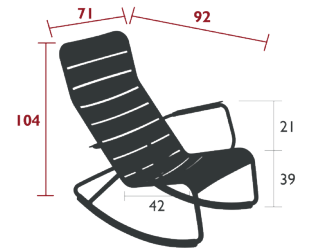

4166 - ROCKING CHAIR
DESIGN BY FRÉDÉRIC SOFIA

DOMESTIC | PROFESSIONAL | INTENSIVE | 9 IPAC | 23

Tubular aluminium frame
Curved aluminium slat seat
Curved aluminium slat backrest
Aluminium slat armrests

8.4 kg

4211 - LOUNGE CHAIR
DESIGN BY FRÉDÉRIC SOFIA

DOMESTIC | PROFESSIONAL | INTENSIVE | 9 IPAC | 23

Tubular aluminium frame
Curved aluminium slat seat
Curved aluminium slat backrest
Silencing pads
Stacking capacity: x 6 (Height – stacked: 101 cm)
Compatible with:
SET OF 2 OUTDOOR CUSHION 41 X 45 CM - COLOR MIX

4 kg

4212 - LOUNGE ARMCHAIR
DESIGN BY FRÉDÉRIC SOFIA

DOMESTIC | PROFESSIONAL | INTENSIVE | 9 IPAC | 23

Tubular aluminium frame
Curved aluminium slat seat
Curved aluminium slat backrest
Aluminium slat armrests
Silencing pads
Stacking capacity: x 6 (Height – stacked: 101 cm)
Compatible with:
ARMREST SHELF - BELLEVIE
SET OF 2 OUTDOOR CUSHION 41 X 45 CM - COLOR MIX

5 kg