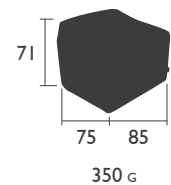

BELLEVIE (continued)

PROTECTIVE covers

8471 - SOFA COVER

100% polyamide with polyurethane coating
Elastic straps at the bottom of the cover
Storage bag sewn into the cover
Water-repellent fabric, tear-resistant, UV-resistant and resistant to temperatures between -20 and +45°C
Quick-drying
Do not use as a winter cover
Available colours:

- 47 Anthracite

8470 - ARMCHAIR COVER

100% polyamide with polyurethane coating
Elastic straps at the bottom of the cover
Storage bag sewn into the cover
Water-repellent fabric, tear-resistant, UV-resistant and resistant to temperatures between -20 and +45°C
Quick-drying
Do not use as a winter cover
Available colours:

- 47 Anthracite

CUSHION covers

8449 - BACKREST COVER

Solution-dyed acrylic - Made exclusively for Fermob by Sunbrella®
Water-repellent, UV-resistant, mould-resistant and stain-resistant
Filling not included
Available colours:

- 81 Off-white
- 79 Flannel grey

8448 - SEAT COVER

Solution-dyed acrylic - Made exclusively for Fermob by Sunbrella®
Water-repellent, UV-resistant, mould-resistant and stain-resistant
Filling not included
Available colours:

- 81 Off-white
- 79 Flannel grey