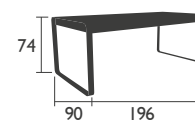

# BELLEVIE

DESIGNED BY PAGNON & PELHAÏTRE

SEAT - dining height

8401 - CHAIR

Aluminium feet, frame, seat and backrest  
Stacking: x 10 (stacked height: 1480 mm)

HIGH SEAT

8403 - HIGH STOOL WITHOUT BACKREST

Aluminium frame and seat

# BELLEVIE (continued)

DESIGNED BY PAGNON & PELHAÏTRE

BENCHES -dining height

8410 - BENCH  
Electro-galvanised steel seat  
Aluminium base

14 KG

8415 - BENCH WITH BACKREST  
Electro-galvanised steel seat  
Aluminium base and backrest

18 KG

TABLE - dining height

8420 - TABLE 90 X 196  
Aluminium table top and base

29 KG

LOW table

8450 - LOW TABLE  
Aluminium table top and base

14 KG