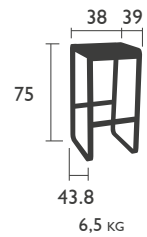

# BELLEVIE

DESIGNED BY PAGNON & PELHAÏTRE

SEAT - dining height

8401 - CHAIR

Aluminium feet, frame, seat and backrest  
Stacking: x 10 (stacked height: 1480 mm)

HIGH SEAT

8403 - HIGH STOOL WITHOUT BACKREST

Aluminium frame and seat

# BELLEVIE (continued)

DESIGNED BY PAGNON & PELHAÏTRE

BENCHES -dining height

8410 - BENCH  
Electro-galvanised steel seat  
Aluminium base

14 KG

8415 - BENCH WITH BACKREST  
Electro-galvanised steel seat  
Aluminium base and backrest

18 KG

TABLE - dining height

8420 - TABLE 90 X 196  
Aluminium table top and base

29 KG

LOW table

8450 - LOW TABLE  
Aluminium table top and base

14 KG