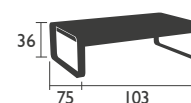

# BELLEVIE (continued)

DESIGNED BY PAGNON & PELHAÏTRE

BENCHES -dining height

8410 - BENCH  
Electro-galvanised steel seat  
Aluminium base

14 KG

8415 - BENCH WITH BACKREST  
Electro-galvanised steel seat  
Aluminium base and backrest

18 KG

TABLE - dining height

8420 - TABLE 90 X 196  
Aluminium table top and base

29 KG

LOW table

8450 - LOW TABLE  
Aluminium table top and base

14 KG