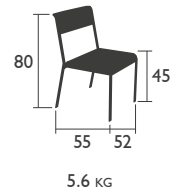

# BELLEVIE

DESIGNED BY PAGNON & PELHAÏTRE

SEAT - dining height

8401 - CHAIR

Aluminium feet, frame, seat and backrest  
Stacking: x 10 (stacked height: 1480 mm)

HIGH SEAT

8403 - HIGH STOOL WITHOUT BACKREST

Aluminium frame and seat

# BELLEVIE (continued)

DESIGNED BY PAGNON & PELHAÏTRE

BENCHES -dining height

8410 - BENCH  
Electro-galvanised steel seat  
Aluminium base

14 KG

8415 - BENCH WITH BACKREST  
Electro-galvanised steel seat  
Aluminium base and backrest

18 KG

TABLE - dining height

8420 - TABLE 90 X 196  
Aluminium table top and base

29 KG

LOW table

8450 - LOW TABLE  
Aluminium table top and base

14 KG