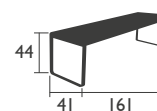

# BELLEVIE

DESIGNED BY PAGNON & PELHAÏTRE

SEAT - dining height

8401 - CHAIR

Aluminium feet, frame, seat and backrest  
Stacking: x 10 (stacked height: 1480 mm)

HIGH SEAT

8403 - HIGH STOOL WITHOUT BACKREST

Aluminium frame and seat

# BELLEVIE (continued)

DESIGNED BY PAGNON & PELHAÏTRE

BENCHES -dining height

8410 - BENCH  
Electro-galvanised steel seat  
Aluminium base

14 KG

8415 - BENCH WITH BACKREST  
Electro-galvanised steel seat  
Aluminium base and backrest

18 KG

TABLE - dining height

8420 - TABLE 90 X 196  
Aluminium table top and base

29 KG

LOW table

8450 - LOW TABLE  
Aluminium table top and base

14 KG