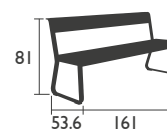

# BELLEVIE

DESIGNED BY PAGNON & PELHAÏTRE

SEAT - dining height

8401 - CHAIR

Aluminium feet, frame, seat and backrest  
Stacking: x 10 (stacked height: 1480 mm)

HIGH SEAT

8403 - HIGH STOOL WITHOUT BACKREST

Aluminium frame and seat

# BELLEVIE (continued)

DESIGNED BY PAGNON & PELHAÏTRE

BENCHES -dining height

8410 - BENCH  
Electro-galvanised steel seat  
Aluminium base

14 KG

8415 - BENCH WITH BACKREST  
Electro-galvanised steel seat  
Aluminium base and backrest

18 KG

TABLE - dining height

8420 - TABLE 90 X 196  
Aluminium table top and base

29 KG

LOW table

8450 - LOW TABLE  
Aluminium table top and base

14 KG