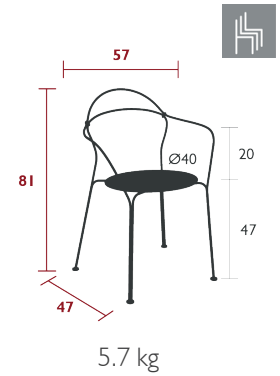

AIRLOOP

7312 - ARMCHAIR
DESIGN BY FRÉDÉRIC SOFIA

DOMESTIC | PROFESSIONAL | INTENSIVE | 6⁷ IPAC | 22

Steel wire frame
Steel sheet seat
Steel wire backrest
Steel wire armrests
Hand forged rings
Stacking capacity : x 10 (Height – stacked : 105 cm)
Compatible with :
OUTDOOR CUSHION Ø 39 CM - BASICS
OUTDOOR CUSHION Ø 40 CM - COLOR MIX

7320 - TABLE Ø 60 CM
DESIGN BY FRÉDÉRIC SOFIA

DOMESTIC | PROFESSIONAL | INTENSIVE | 6⁸ IPAC | 22

Steel sheet table top
Steel wire base
Hand forged ring
Reinforced parts:
Table top (thickness: 1,2 mm)
No rim, reduces corrosion risk