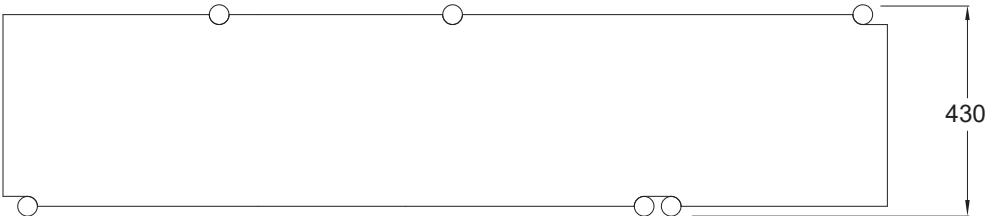

FABLE SHELVING

FB-SH_180X43(190H)

+ design Nation

Didier[™]