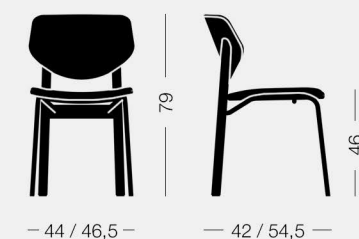

Chair with stained or lacquered ashwood back legs and lacquered steel front legs. Seat and back either in ashwood or upholstered.

Link 0C70 5,2 kg 0,38 m³ 2 pz

Sedia, sedile e schienale in legno
Chair, wood seat and backrest

Link 0C71 5,8 kg 0,38 m³ 2 pz

Sedia, sedile imbottito, schienale in legno
Chair, wood seat with cushion, wood backrest

Link 0C72 6,4 kg 0,38 m³ 2 pz

Sedia, sedile imbottito, schienale in legno con cuscino
Chair, upholstered seat, wood backrest with cushion