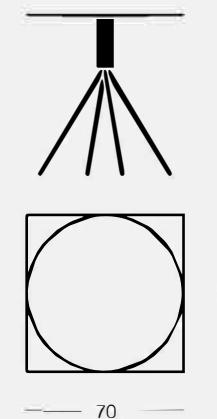

Galileo OC03

4,4 kg 0,21 m³ 1 pz