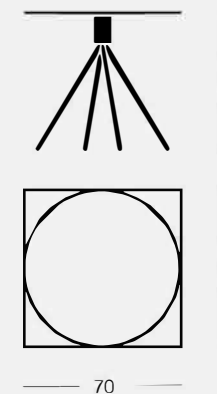

Galileo OC02

3,7 kg 0,17 m³ 1 pz