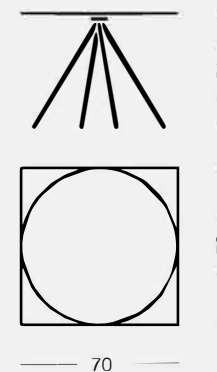

Galileo

design Studio Pastina

Collezione di tavoli con struttura in acciaio verniciato, con piani in mdf o hpl tinto o laccato.

Table collection with lacquered steel base and stained or lacquered mdf or hpl top.

Galileo OC01

3 kg 0,16 m³ 1 pz