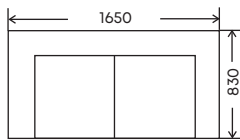

2 seater

FRAME:
SEAT
SUSPENSION:
SEAT CUSHION:
LEGS:

Kiln dried hardwood and plantation timber Warwick BlackCat webbing suspension High resilience foam with 10 Year Guarantee Stainless steel legs

*optional piping & black powder coating stainless steel legs