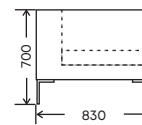

\*optional piping & black powder coating stainless steel legs

3 seater

2 seater

chair

\* left and right chaise available  
\* custom size upon request

**FRAME:**  
**SEAT SUSPENSION:**  
**SEAT CUSHION:**

**LEGS:**