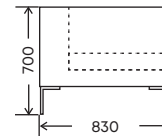

FRAME:
SEAT
SUSPENSION:
SEAT CUSHION:
LEGS:

Kiln dried hardwood and plantation timber Warwick BlackCat webbing suspension High resilience foam with 10 Year Guarantee Stainless steel legs

*optional piping & black powder coating stainless steel legs