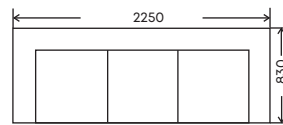

\*optional piping & black powder coating stainless steel legs

3 seater

2 seater

chair

\* left and right chaise available  
\* custom size upon request

**FRAME:**  
**SEAT SUSPENSION:**  
**SEAT CUSHION:**

**LEGS:**