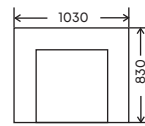

\*optional piping & black powder coating stainless steel legs

3 seater

2 seater

chair

\* left and right chaise available  
\* custom size upon request

**FRAME:**  
**SEAT SUSPENSION:**  
**SEAT CUSHION:**

**LEGS:**