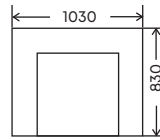

chair

FRAME:
SEAT
SUSPENSION:
SEAT CUSHION:
LEGS:

Kiln dried hardwood and plantation timber Warwick BlackCat webbing suspension High resilience foam with 10 Year Guarantee Stainless steel legs

*optional piping & black powder coating stainless steel legs