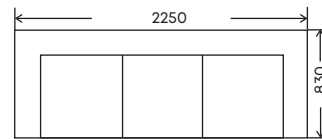

3 seater

FRAME:
SEAT
SUSPENSION:
SEAT CUSHION:
LEGS:

Kiln dried hardwood and plantation timber Warwick BlackCat webbing suspension High resilience foam with 10 Year Guarantee Stainless steel legs

*optional piping & black powder coating stainless steel legs