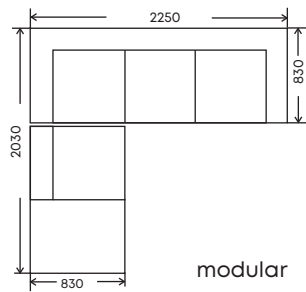

\*optional piping & black powder coating stainless steel legs

3 seater

2 seater

chair

\* left and right chaise available  
\* custom size upon request

**FRAME:**  
**SEAT SUSPENSION:**  
**SEAT CUSHION:**

**LEGS:**