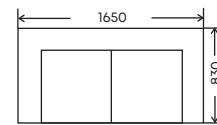

\*optional piping & black powder coating stainless steel legs

3 seater

2 seater

chair

\* left and right chaise available  
\* custom size upon request

**FRAME:**  
**SEAT SUSPENSION:**  
**SEAT CUSHION:**

**LEGS:**