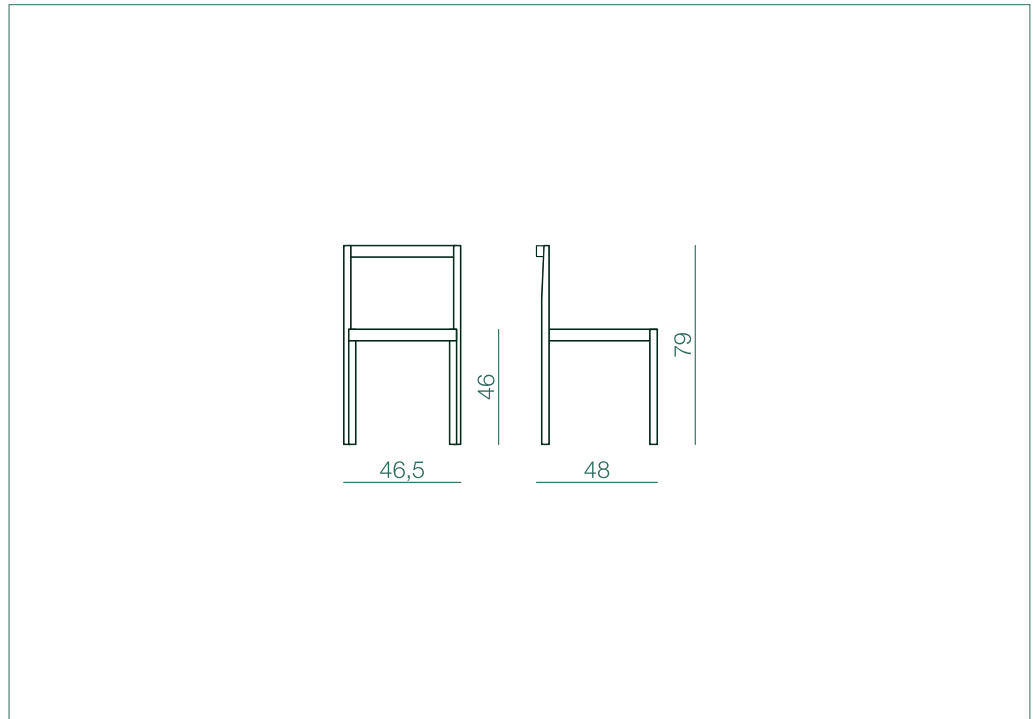

NORD chair

design Lorenz + Kaz

NORD chair

design Lorenz + Kaz

- dimensions** cm. 46,5x48x79h
- wood** beech
- frame** stained or lacquered massive-wood
- backrest** bent timber
- seat** curved multi-ply beech, beech veneered
- package** 2 pcs. per box -  0,30 m³ -  12 kg
- frame finishing**