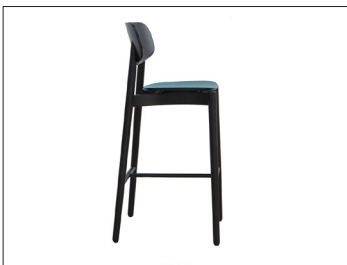

FIZZ barstool

design Lorenz + Kaz

FIZZ barstool

design Lorenz + Kaz

- dimensions** cm. 51x52x105,5h
- wood** beech or oak
- frame** stained or lacquered massive-wood
- backrest** curved multi-ply beech; beech or oak or hpl laminate veneered
- seat** wooden seat: multi-ply beech, beech or oak veneered;
upholstered seat: curved multi-ply beech covered by D40 foam rubber; covering by Divina Melange 2 from Kvadrat or Nabuk 3M, Acquario and Florida leather; customer's own fabric or leather.
- package** 1 pc per box -  0,29 m³ -  8,5 kg -  m 0,55 x 0,55
- frame finishing**

beech frame

FG 41
natural beech

FG 45
walnut stain

FG 53
wenge stain

FGP 64
anthracite black

LC 11
solid white lacquered

LC 16
solid black lacquered

STB 01
sand

STB 02
pink

oak frame

RV 60
natural oak

RV 62
dark oak

RV 64
charcoal oak

LP 51
white open grain

LP 56
black open grain

STO 01
sand