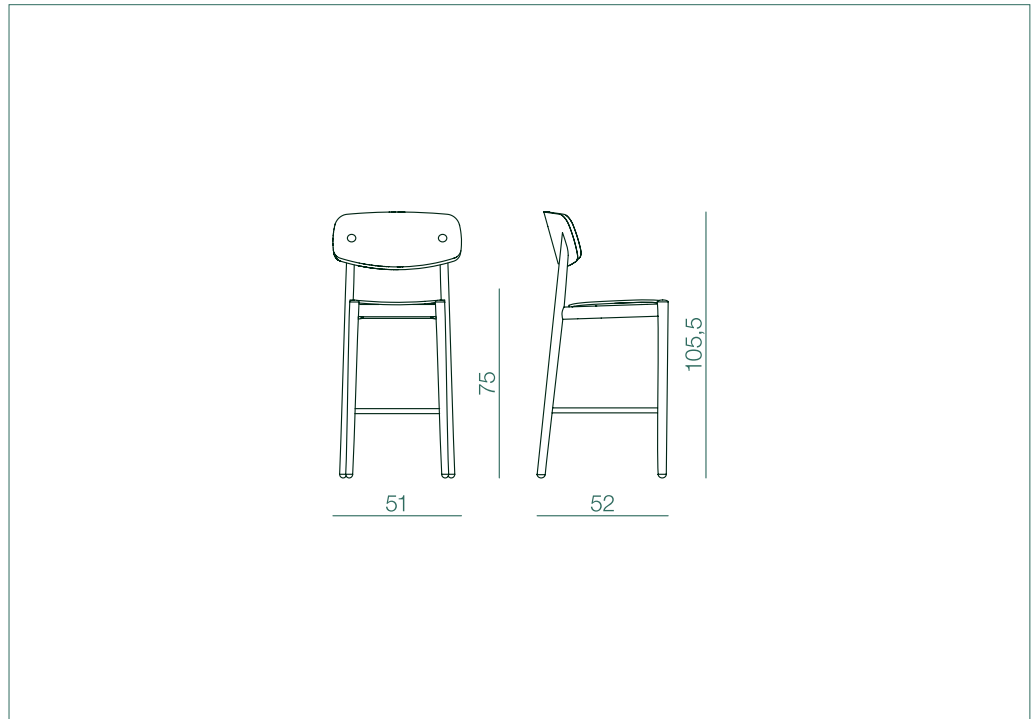

FIZZ barstool

design Lorenz + Kaz

FIZZ barstool

design Lorenz + Kaz

- dimensions** cm. 51x52x105,5h
- wood** beech or oak
- frame** stained or lacquered massive-wood
- backrest** curved multi-ply beech; beech or oak or hpl laminate veneered
- seat** wooden seat: multi-ply beech, beech or oak veneered;
upholstered seat: curved multi-ply beech covered by D40 foam rubber; covering by Divina Melange 2 from Kvadrat or Nabuk 3M, Acquario and Florida leather; customer's own fabric or leather.
- package** 1 pc per box -  0,29 m³ -  8,5 kg -  m 0,55 x 0,55
- frame finishing**