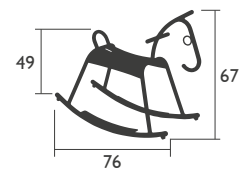

ADADA

DESIGNED BY STUDIO FERMOB

ROCKING HORSE

3280 - ROCKING HORSE

Aluminium frame

PVC pad

Suitable for children older than 10 months

Complies with toy standard (71-1, 71-2 and 71-3)

2.5 KG